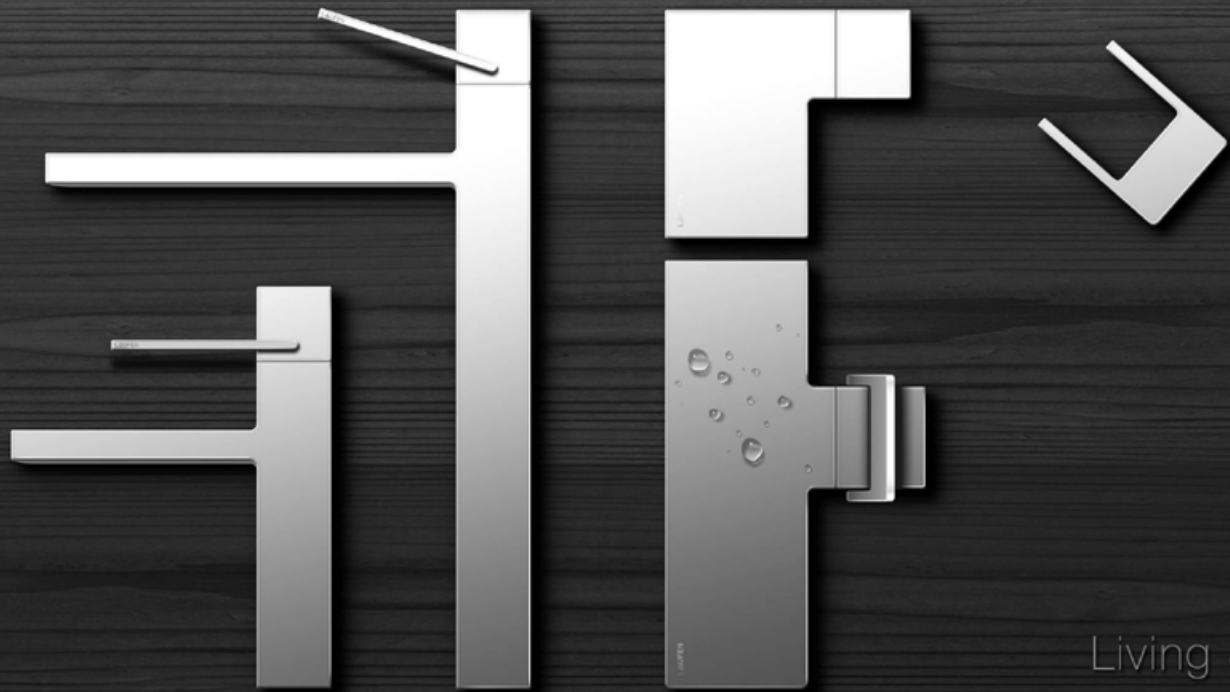

# LAUFEN QUADRIGA

High End Faucet Series  
Red Dot Design Award Winner 2016

# LAUFEN QUADRIGA

High End Faucet Series  
Red Dot Design Award Winner 2016

platinumdesign

basin

shower

bathtub

# LAUFEN QUADRIGA

High End Faucet Series  
Red Dot Design Award Winner 2016

platinumdesign

Living Square