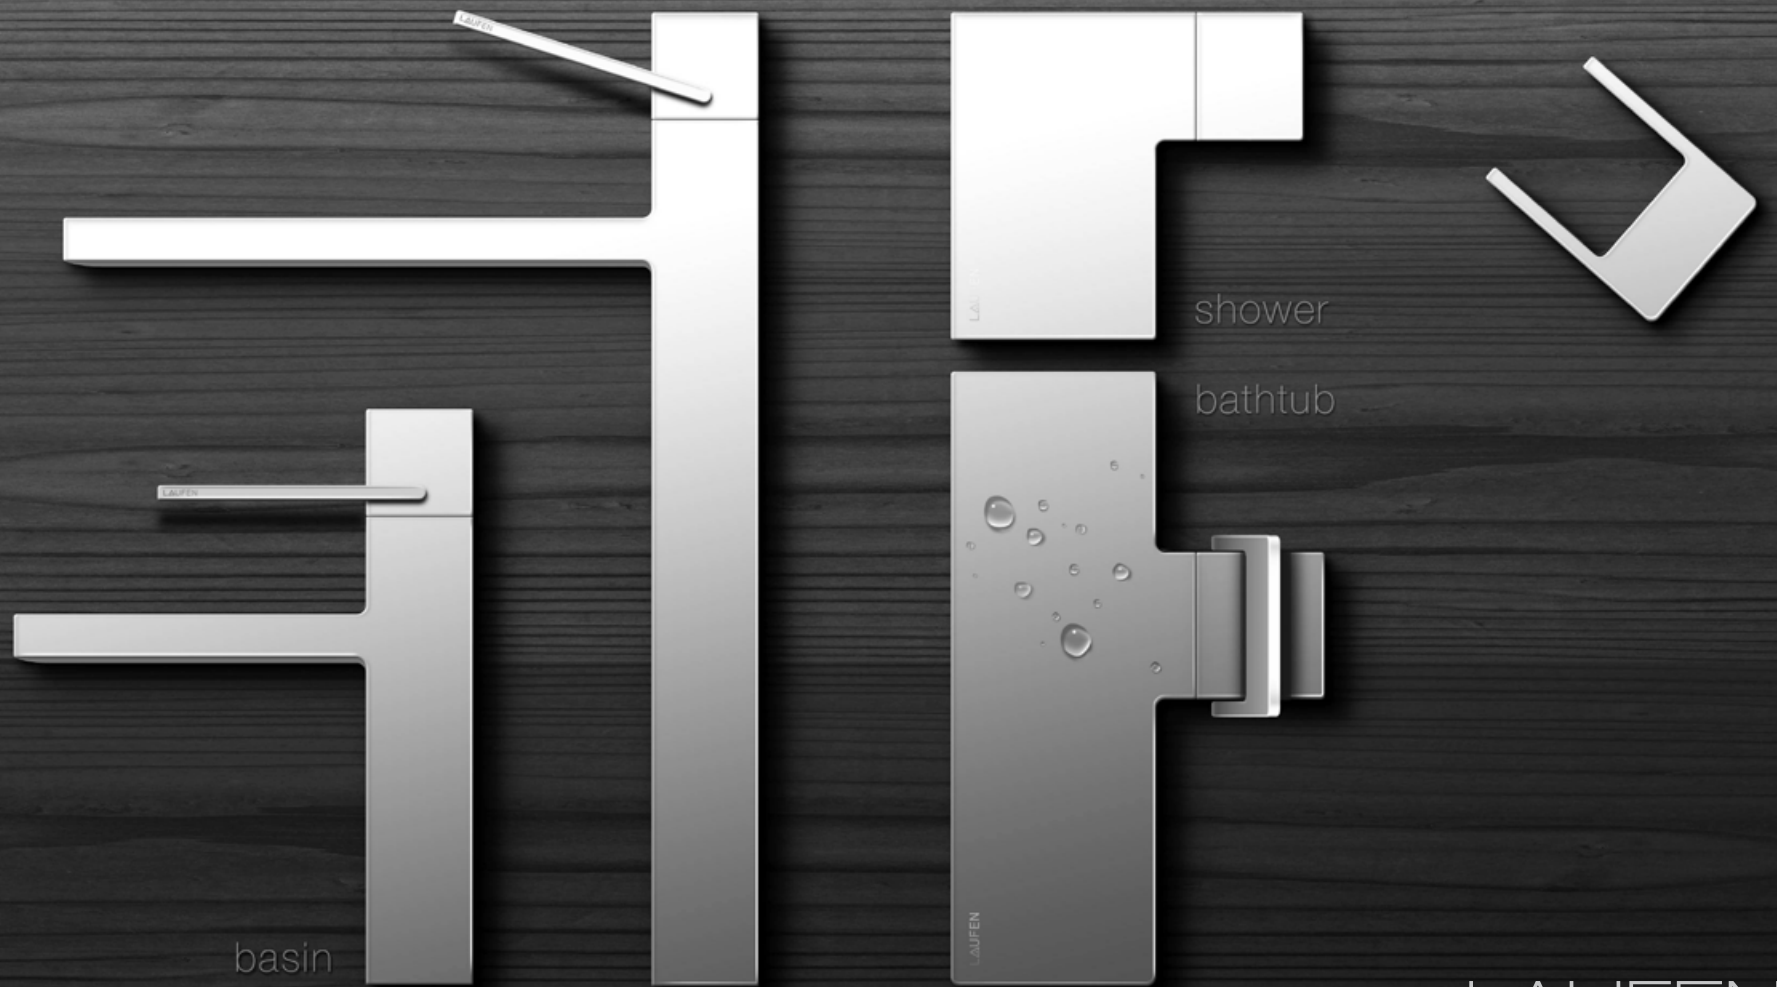

# LAUFEN QUADRIGA

High End Faucet Series  
Red Dot Design Award Winner 2016

platinumdesign

# LAUFEN QUADRIGA

High End Faucet Series

Red Dot Design Award Winner 2016

# LAUFEN QUADRIGA

High End Faucet Series  
Red Dot Design Award Winner 2016

platinumdesign

basin

shower

bathtub

# LAUFEN QUADRIGA

High End Faucet Series  
Red Dot Design Award Winner 2016

platinumdesign

Living Square