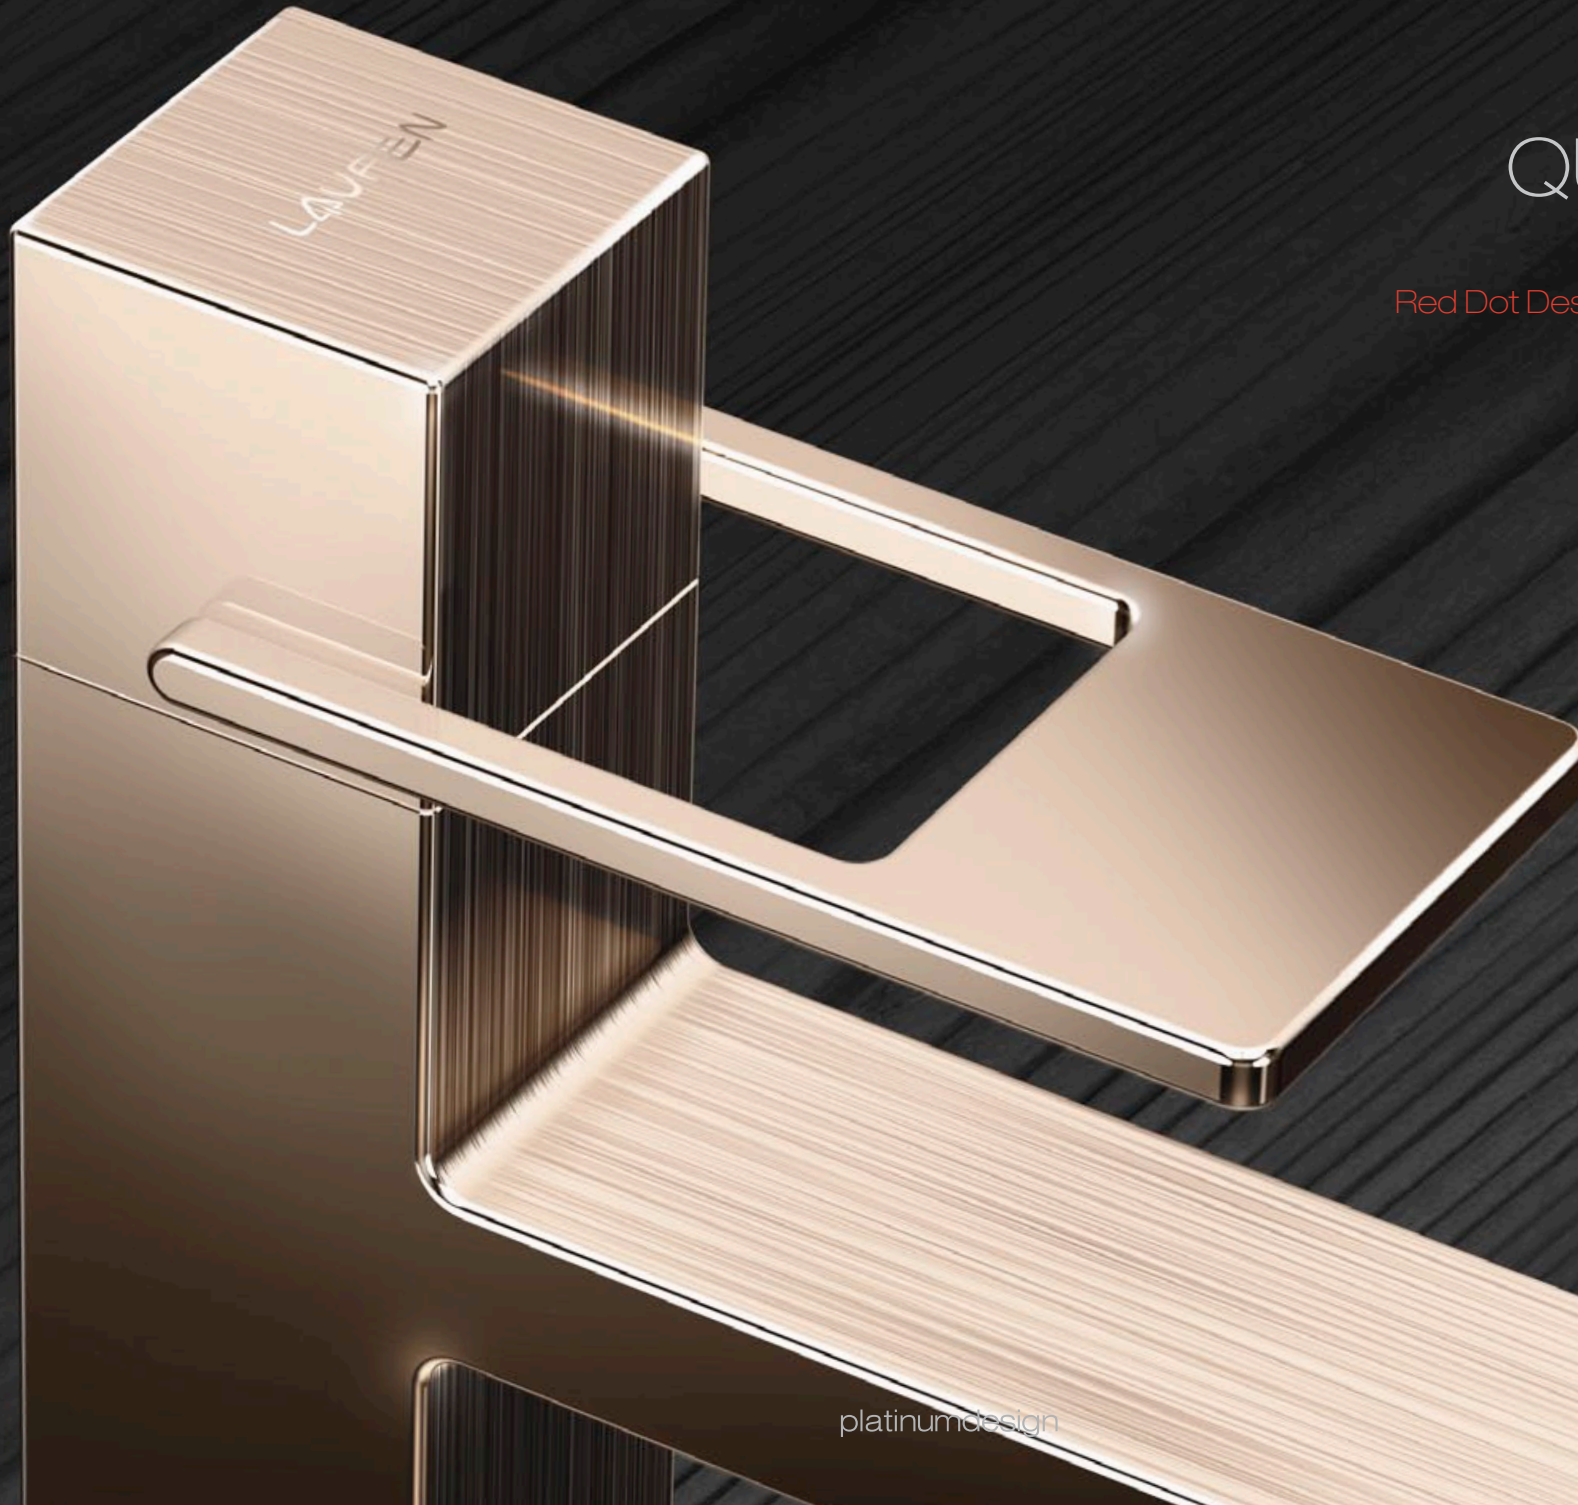

LAUFEN QUADRIGA

High End Faucet Series
Red Dot Design Award Winner 2016

platinumdesign